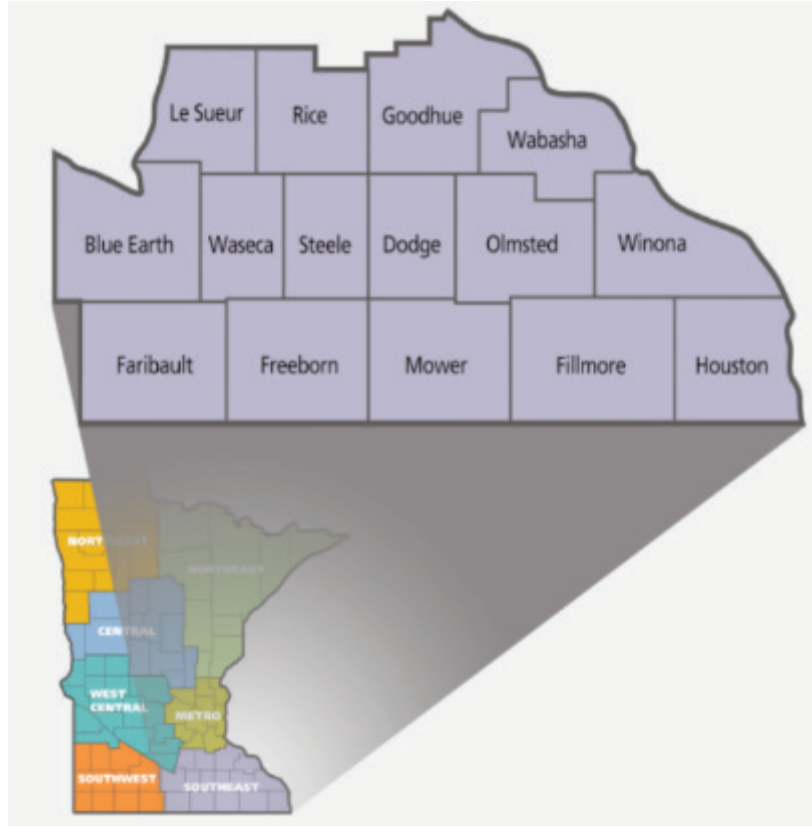

Clean Energy Financing Tools – Jan 27, 2021

SE Clean Energy Resources Teams (CERT)

Regional Sustainable
Development Partnerships

UNIVERSITY OF MINNESOTA
EXTENSION

**GREAT PLAINS
INSTITUTE**

Better Energy.
Better World.

Hanisch Bakery and Coffee Shop has been 10 years in making and owner Bill Hanisch is nowhere near done with his legacy. What started as Pirius Bakery in 1961, Hanisch Bakery is now considered by many to be the pulse of downtown Red Wing, Minnesota. The creativity, energy, and outgoing culture of Hanisch Bakery sets the bar very high and has helped reinvent the downtown Red Wing experience. Stop down and experience something delicious, unique and memorable.